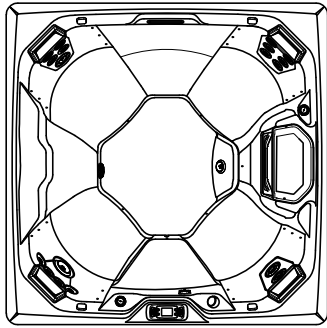

2021
BEAM (220V)
Model BMII
6'8" X 6'8"
33" High

DOOR SIDE
SCALE: 1/4" = 1'-0"